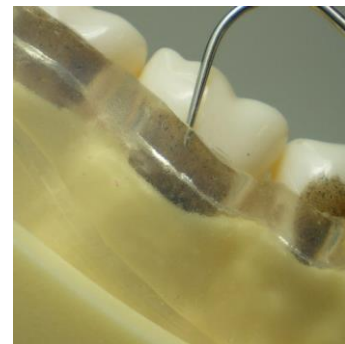

For Easy, Time saving, User-friendly dental training & education
To meet practical demands, ADEM has been evolving day by day.

OTH-022

Artificial Calculus for scaling practice

Nail Polish Type and Easy Brush On .

For Realistic Scaling Practice with Trimunt's
Dental Study Models

- **Please apply supragingivally or subgingivally on buccal or lingual side.
- ** Easily adjusted the amount to be used in accordance to the use.
- ** Setting time is about an hour after application.