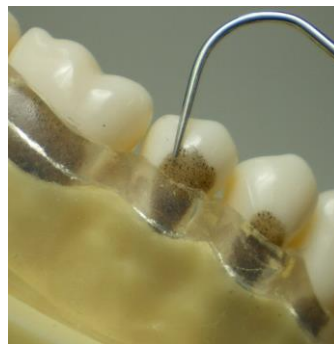

For Easy, Time saving, User-friendly dental training & education
To meet practical demands, ADEM has been evolving day by day.

OTH-022

Artificial Calculus for scaling practice

Nail Polish Type and Easy Brush On .

For Realistic Scaling Practice with Trimunt's
Dental Study Models

- **Please apply supragingivally or subgingivally on buccal or lingual side.
- ** Easily adjusted the amount to be used in accordance to the use.
- ** Setting time is about an hour after application.