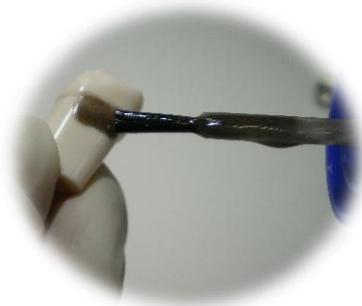

For Easy, Time saving, User-friendly dental training & education
To meet practical demands, ADEM has been evolving day by day.

OTH-022

Artificial Calculus for scaling practice

Nail Polish Type and Easy Brush On .

For Realistic Scaling Practice with Trimunt's
Dental Study Models

- **Please apply supragingivally or subgingivally on buccal or lingual side.
- ** Easily adjusted the amount to be used in accordance to the use.
- ** Setting time is about an hour after application.