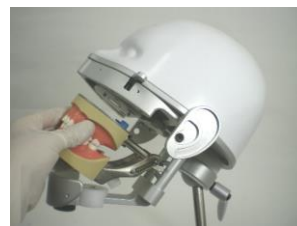

For Easy, Time saving, User-friendly dental training & education
To meet practical demands, ADEM has been evolving day by day.

ADEM New magnetic mounting system for Phantom head

~ **New One-touch Magnetic operation** ~

improving inconvenience in fixing the jaw models with the current magnetic system available.

Apply the Base Plate on the upper jaw model

Two Magnet Guide Pins enable easiest and quickest mounting

For demounting, simply push down the Release Knob