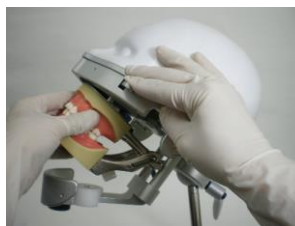

For Easy, Time saving, User-friendly dental training & education
To meet practical demands, ADEM has been evolving day by day.

ADEM New magnetic mounting system for Phantom head

~ **New One-touch Magnetic operation** ~

improving inconvenience in fixing the jaw models with the current magnetic system available.

Apply the Base Plate on the upper jaw model

Two Magnet Guide Pins enable easiest and quickest mounting

For demounting, simply push down the Release Knob