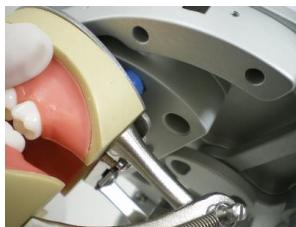

For Easy, Time saving, User-friendly dental training & education
To meet practical demands, ADEM has been evolving day by day.

ADEM New magnetic mounting system for Phantom head

~ **New One-touch Magnetic operation** ~

improving inconvenience in fixing the jaw models with the current magnetic system available.

Apply the Base Plate on the upper jaw model

Two Magnet Guide Pins enable easiest and quickest mounting

For demounting, simply push down the Release Knob